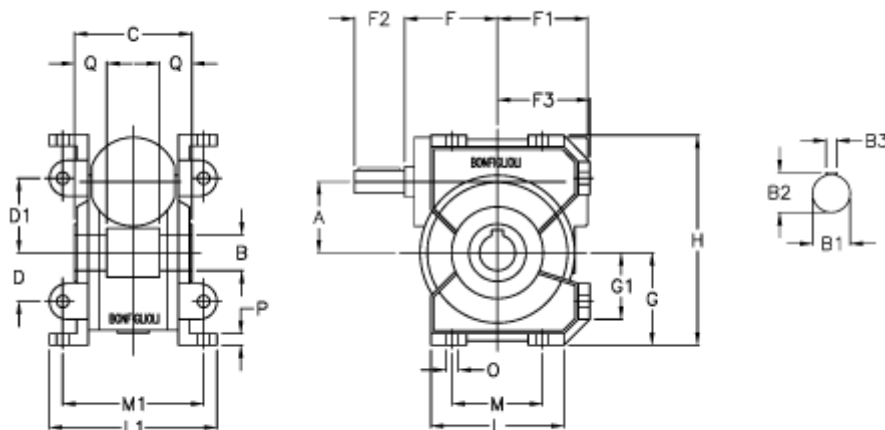

Article number: 3901049036000

Description: Worm gear with solid input shaft
VF 49U-36-HS

Measures

a = 49.5	Description = VF 49U-xx-HS	L = 93
B = 25	F = 65	L1 = 117
B1 = 16	F1 = 63	m = 63
B2 = 18.0	F2 = 40	M1 = 98.5
B3 = 5	F3 = 64.5	O = 8.5
C = 82	g = 64.5	P = 8
D = 34	G1 = 46.5	Q = 22.5
D1 = 52	H = 146.5	